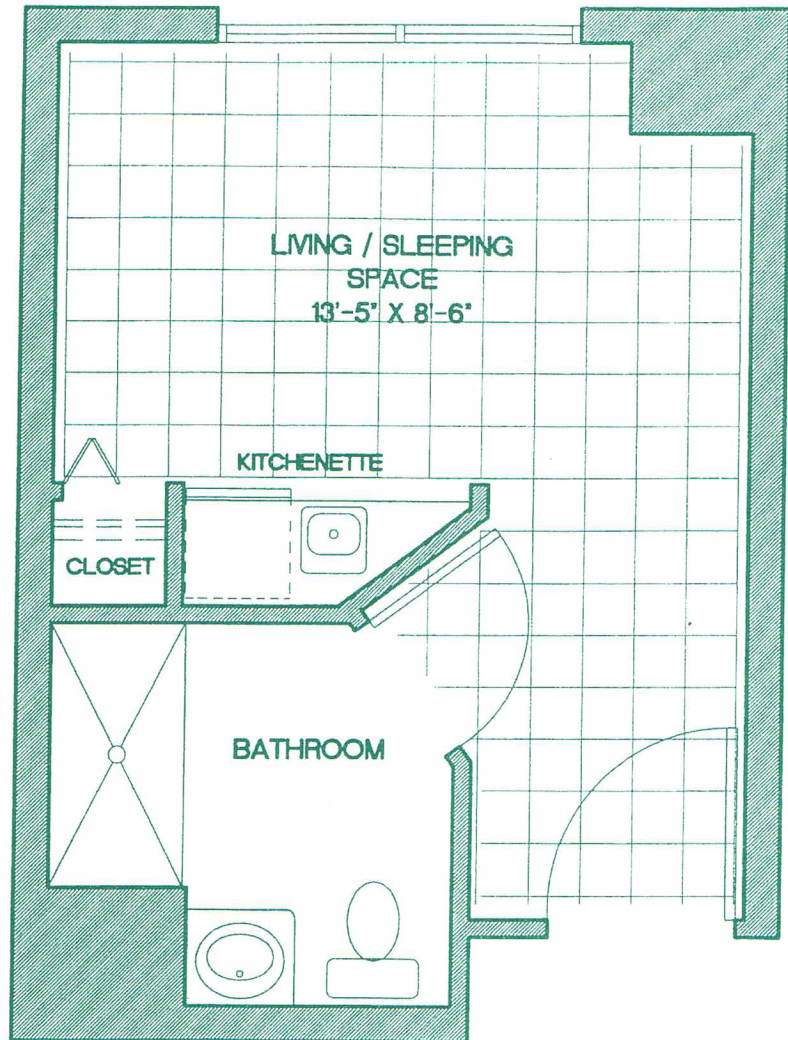

Harry & Jeanette
Weinberg
Village

EFFICIENCY A

RIMON...The Pomegranate

Approximately 239 Sq. Ft.

A wholly owned subsidiary of
Tampa JCC/Federation, Inc.